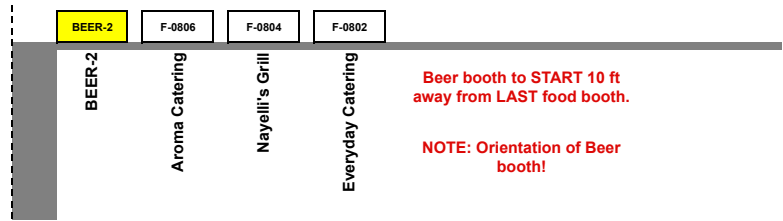

Norfolk Street  
align front of stage w/ bend in Folsom 1539 Folsom

Backstage Area

Twelfth Street

JK Sound Truck TAXI STAND

**ALL FOOD BOOTHS ASSIGNED 20ft with 10ft BETWEEN**

**ALL FOOD BOOTHS START AT CORNER**

**DOUBLE BOOTHS DO NOT GET 10 FT BETWEEN THEM**

Beer booth to START 10 ft away from LAST food booth.

NOTE: Orientation of Beer booth!

1060	#	1068	#
1062	#	1070	#

DMZ Zone