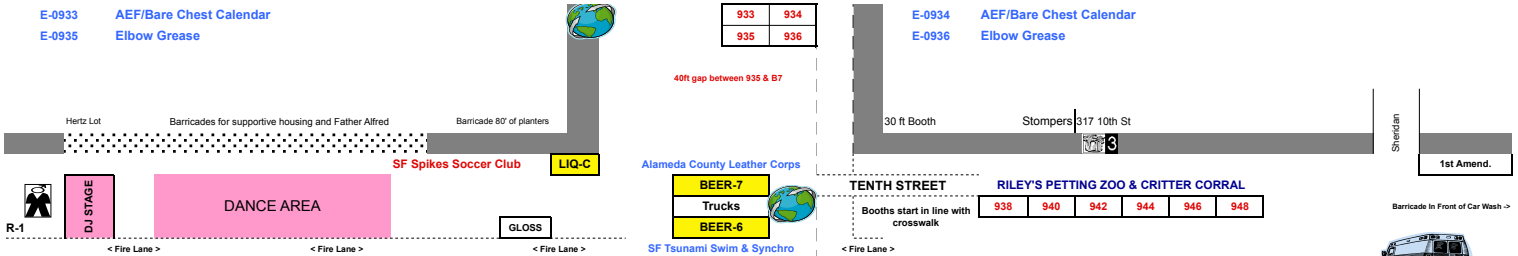

E-0933 AEF/Bare Chest Calendar
E-0935 Elbow Grease

933	934
935	936

E-0934 AEF/Bare Chest Calendar
E-0936 Elbow Grease

E-1001 Steamworks
E-1003 Steamworks
E-1005 Off Ramp Leathers
E-1007 DNS

1001	1002
1003	1004
1005	1006
1007	1008

E-1009 Tribal Son
E-1011 Pure Hog
E-1013 Hand Made'n Leather

1009	1010
1011	1012
1013	1014

E-1015 SF Weekly
E-1017 Tandy Leather
E-1019 Slut Machine

1015	1016
1017	1018
1019	1020

E-1021 DNS
E-1023 NKPS/Oink Mobile
E-1025 NKPS/Oink Mobile

1021	1022
1023	1024
1025	1026

E-1031 DNS
E-1033 Orchid + Serpent
E-1035 Computee Press
E-1037 Walter Leather Co.
E-1039 DNS

1031	1032
1033	1034
1035	1036
1037	1038
1039	1040

E-1041 Factory Video
E-1043 Factory Video
E-1045 Factory Video
E-1047 DNS

1041	1042
1043	1044
1045	1046
1047	1048

E-1049 API Wellness Center
E-1051 API Wellness Center
E-1053 API Wellness Center
E-1055 API Wellness Center
E-1057 API Wellness Center

1049	1050
1051	1052
1053	1054
1055	1056
1057	1058

BEER-9 Dolores Street Community Services

Golden Gate Wrestling BEER-8